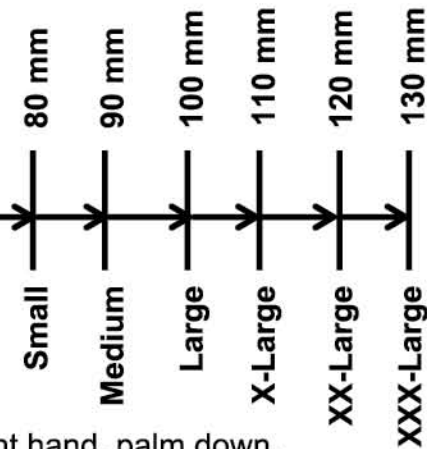

BLACK MAMBA

HAND SIZE GUIDE

Line up knuckles along this line.

Place right hand, palm down,
with first finger against line.

www.blackmambagloves.com